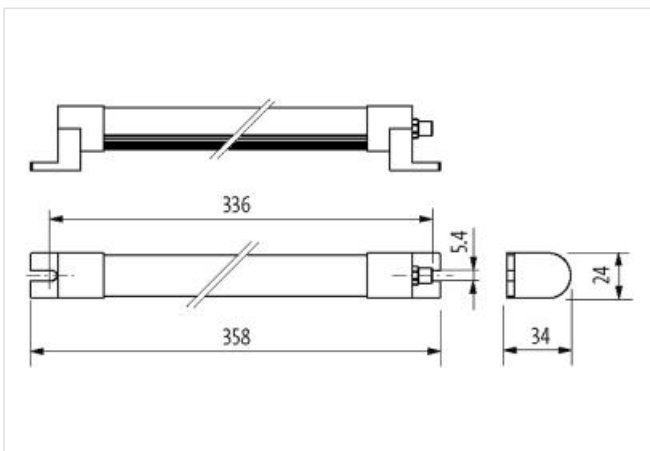

Modlight Illumix Slim Line 8W

LED machine lamp, IP54, 24VDC, M8 connection

Modlight Illumix Slim Line

8 W

Link to Product

Illustration

Product may differ from Image

Technical Data

Operating voltage	24 V DC (21.6...27.6 V DC)
No. of poles	4-pole
Coding	A-coded
Connection	M8 (male)
Luminaire light yield	approx. 105 lm/W
Luminaire light current	approx. 840 lm
Color reproduction (Ra)	> 80
Light color	Daylight white, approx. 5500 K

The information in this brochure has been compiled with the utmost care.

Liability for the correctness completeness and topicality of the information is restricted to gross negligence. Version: 2022-11-13

Murrelektronik Inc. | 1327 Northbrook Parkway, Suite 460 | Suwanee, GA 30024 | Fon +1 770 497-9292 | Fax +1 770 497-9391 | shop@murrinc.com | shop.murrinc.com